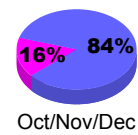

Membership Results
2010-2011

Membership
2009-2010

Month	Net Memb Goal	Actual New Memb	Actual Dropped Memb	Gain/Loss of Memb	Gain/Loss of Memb
Jul/Aug/Sep	0	422	-146	276	18
Oct/Nov/Dec	0	272	-207	65	-44
Jan/Feb/Mar	0	406	-132	274	239
Apr/May/Jun	0	369	-638	-269	-265
Totals	0	1469	-1123	346	-52

Membership Results 2010-2011

Goal, New, Dropped, Gain/Loss

Comparison of Membership Gain/Loss

Current Year Compared to the Previous Year

Gender Comparison 2010-2011

Male

Female