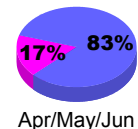

Membership Results
2010-2011

Membership
2009-2010

Month	Net Memb Goal	Actual New Memb	Actual Dropped Memb	Gain/Loss of Memb	Gain/Loss of Memb
Jul/Aug/Sep	0	422	-146	276	18
Oct/Nov/Dec	0	272	-207	65	-44
Jan/Feb/Mar	0	406	-132	274	239
Apr/May/Jun	0	369	-638	-269	-265
Totals	0	1469	-1123	346	-52

Membership Results 2010-2011

Goal, New, Dropped, Gain/Loss

Comparison of Membership Gain/Loss

Current Year Compared to the Previous Year

Gender Comparison 2010-2011

Male

Female