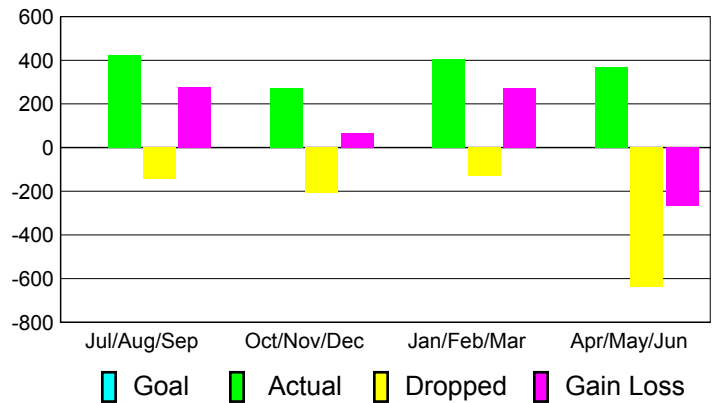

Membership Results 2010-2011

Goal, New, Dropped, Gain/Loss

Comparison of Membership Gain/Loss

Current Year Compared to the Previous Year