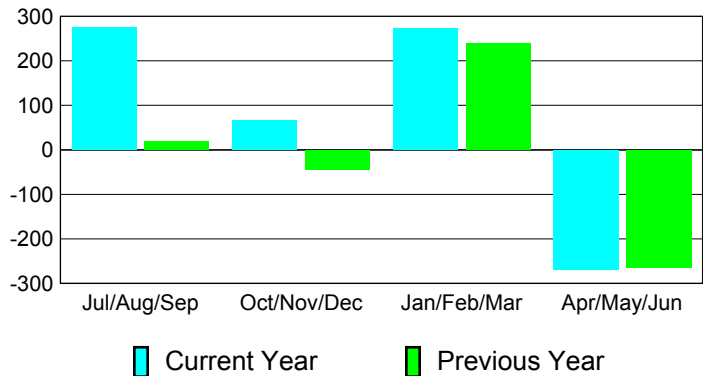

Membership Results
2010-2011

Membership
2009-2010

Month	Net Memb Goal	Actual New Memb	Actual Dropped Memb	Gain/Loss of Memb	Gain/Loss of Memb
Jul/Aug/Sep	0	422	-146	276	18
Oct/Nov/Dec	0	272	-207	65	-44
Jan/Feb/Mar	0	406	-132	274	239
Apr/May/Jun	0	369	-638	-269	-265
Totals	0	1469	-1123	346	-52

Membership Results 2010-2011

Goal, New, Dropped, Gain/Loss

Comparison of Membership Gain/Loss

Current Year Compared to the Previous Year

Gender Comparison 2010-2011

Male

Female