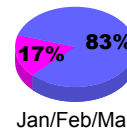

Membership Results
2010-2011

Membership
2009-2010

Month	Net Memb Goal	Actual New Memb	Actual Dropped Memb	Gain/Loss of Memb	Gain/Loss of Memb
Jul/Aug/Sep	0	422	-146	276	18
Oct/Nov/Dec	0	272	-207	65	-44
Jan/Feb/Mar	0	406	-132	274	239
Apr/May/Jun	0	369	-638	-269	-265
Totals	0	1469	-1123	346	-52

Membership Results 2010-2011

Goal, New, Dropped, Gain/Loss

Comparison of Membership Gain/Loss

Current Year Compared to the Previous Year

Gender Comparison 2010-2011

Male

Female