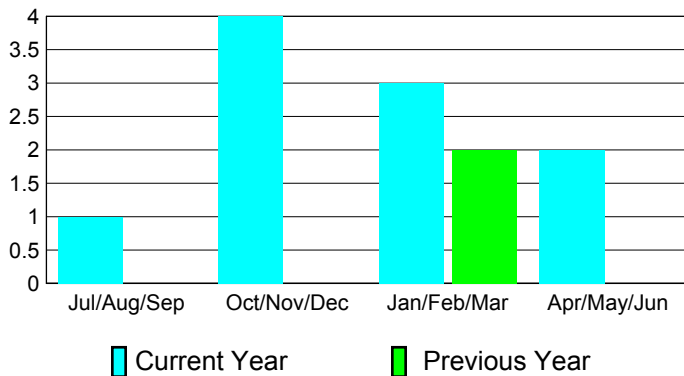

2010-2011 GMT Reports for District (or Undistricted) **District 356 A**

GMT: KWANG-SOO JANG

Location: REPUBLIC OF KOREA

GMT CA: 5

CLUBS

Club Results
2010-2011

Clubs
2009-2010

Month	New Club Goal	Actual New Clubs	Actual Dropped Clubs	Gain/Loss of Clubs	Gain/Loss of Clubs
Jul/Aug/Sep	0	2	-1	1	0
Oct/Nov/Dec	0	3	1	4	0
Jan/Feb/Mar	0	3	0	3	2
Apr/May/Jun	0	3	-1	2	0
Totals	0	11	-1	10	2

Club Results 2010-2011

Goal, New, Dropped, Gain/Loss

Comparison of Club Gain/Loss

Current Year Compared to the Previous Year

YTD Status Quo Clubs 2010-2011

Status Quo Clubs Compared to Status Quo Members

MEMBERSHIP