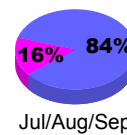

Membership Results
2010-2011

Membership
2009-2010

Month	Net Memb Goal	Actual New Memb	Actual Dropped Memb	Gain/Loss of Memb	Gain/Loss of Memb
Jul/Aug/Sep	0	422	-146	276	18
Oct/Nov/Dec	0	272	-207	65	-44
Jan/Feb/Mar	0	406	-132	274	239
Apr/May/Jun	0	369	-638	-269	-265
Totals	0	1469	-1123	346	-52

Membership Results 2010-2011

Goal, New, Dropped, Gain/Loss

Comparison of Membership Gain/Loss

Current Year Compared to the Previous Year

Gender Comparison 2010-2011

Male

Female