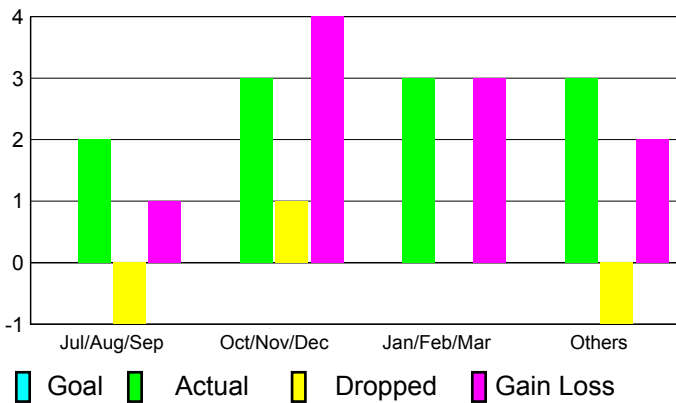

2010-2011 GMT Reports for District (or Undistricted) **District 356 A**

GMT: KWANG-SOO JANG

Location: REPUBLIC OF KOREA

GMT CA: 5

CLUBS

Club Results
2010-2011

Clubs
2009-2010

Month	New Club Goal	Actual New Clubs	Actual Dropped Clubs	Gain/Loss of Clubs	Gain/Loss of Clubs
Jul/Aug/Sep	0	2	-1	1	0
Oct/Nov/Dec	0	3	1	4	0
Jan/Feb/Mar	0	3	0	3	2
Apr/May/Jun	0	3	-1	2	0
Totals	0	11	-1	10	2

Club Results 2010-2011

Goal, New, Dropped, Gain/Loss

Comparison of Club Gain/Loss

Current Year Compared to the Previous Year

YTD Status Quo Clubs 2010-2011

Status Quo Clubs Compared to Status Quo Members

MEMBERSHIP

Membership Results
2010-2011

Membership
2009-2010

Month	Net Memb Goal	Actual New Memb	Actual Dropped Memb	Gain/Loss of Memb	Gain/Loss of Memb
Jul/Aug/Sep	0	422	-146	276	18
Oct/Nov/Dec	0	272	-207	65	-44
Jan/Feb/Mar	0	406	-132	274	239
Apr/May/Jun	0	369	-638	-269	-265
Totals	0	1469	-1123	346	-52